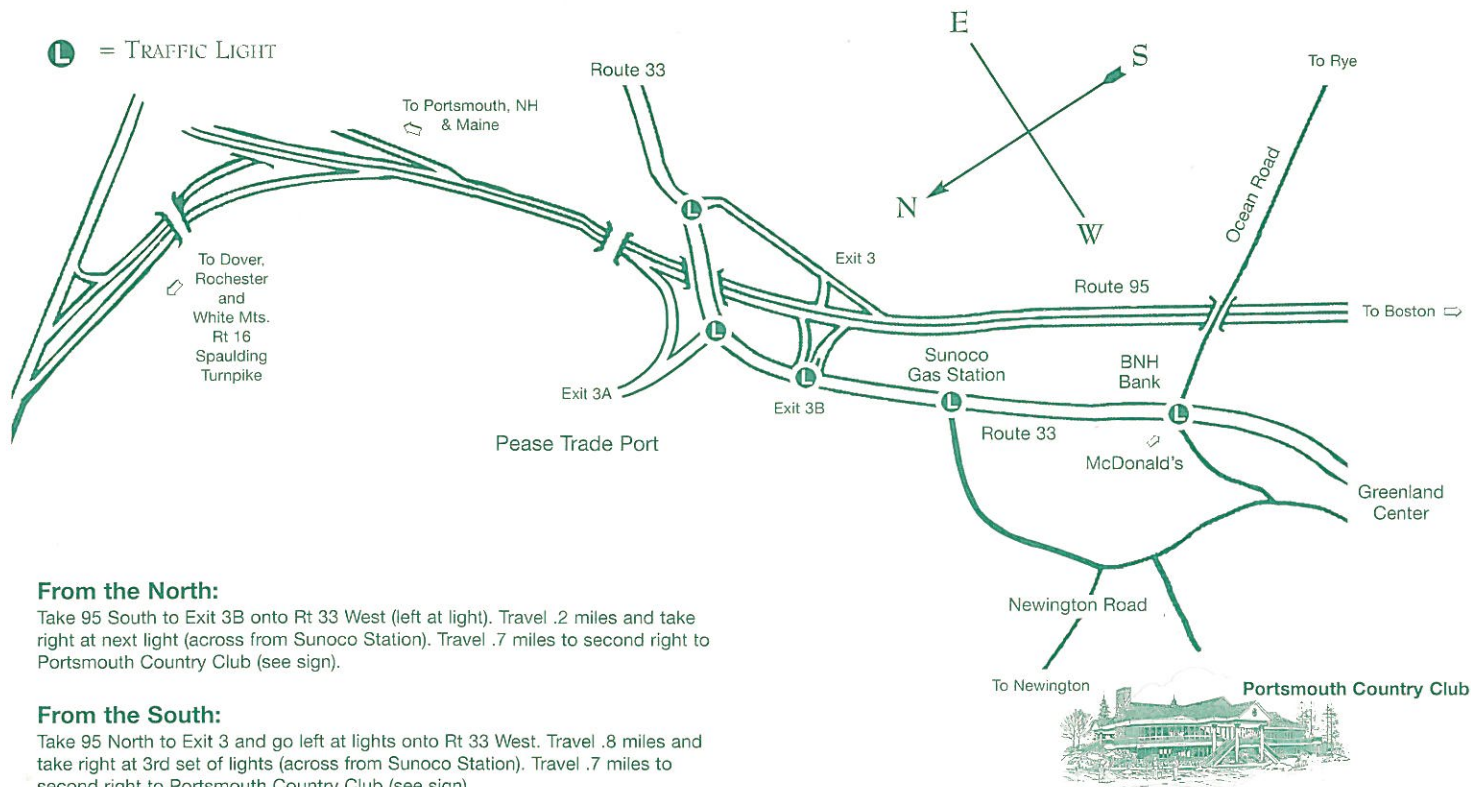

MAP

From the North:

Take 95 South to Exit 3B onto Rt 33 West (left at light). Travel .2 miles and take right at next light (across from Sunoco Station). Travel .7 miles to second right to Portsmouth Country Club (see sign).

From the South:

Take 95 North to Exit 3 and go left at lights onto Rt 33 West. Travel .8 miles and take right at 3rd set of lights (across from Sunoco Station). Travel .7 miles to second right to Portsmouth Country Club (see sign).