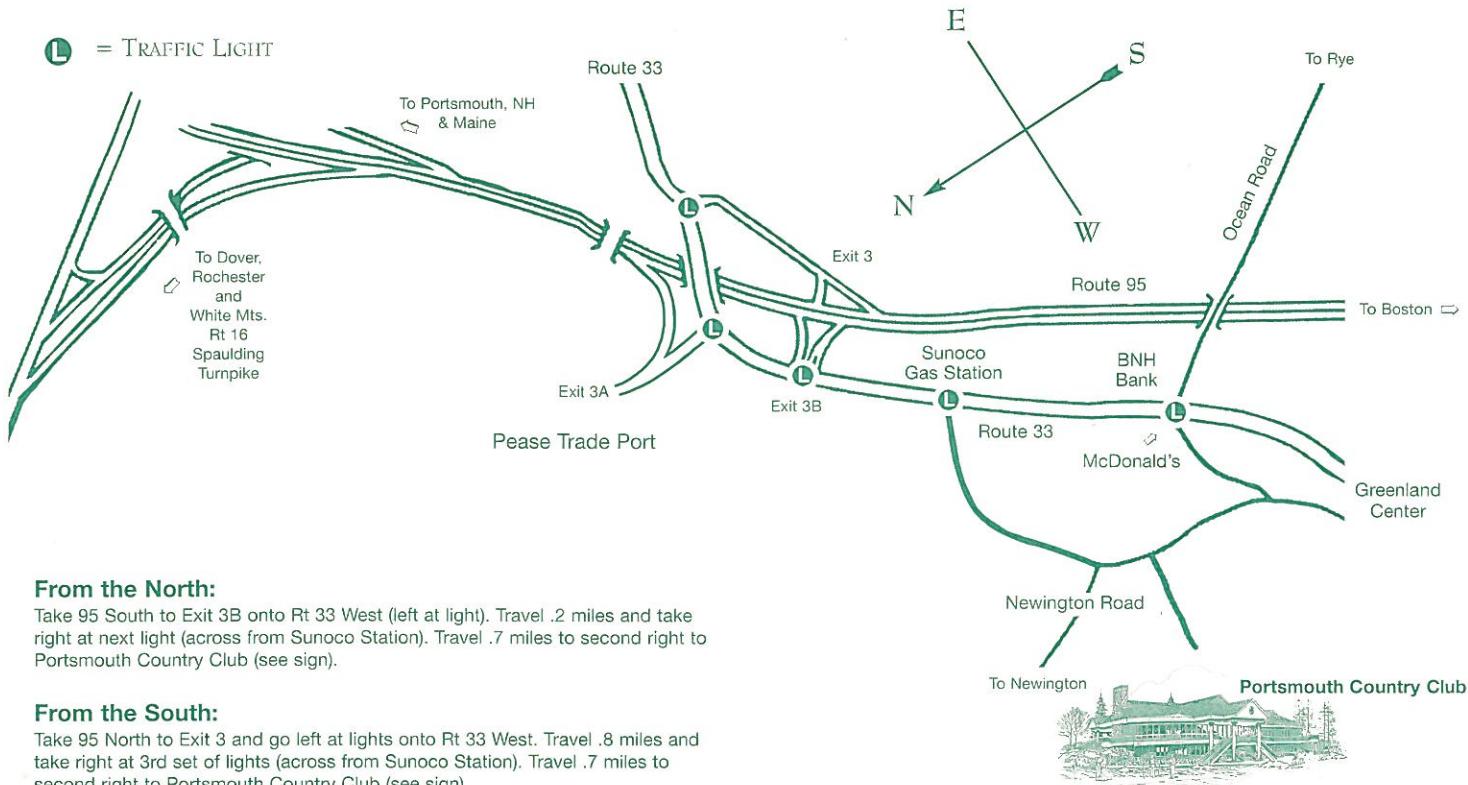

MAP

From the North:

Take 95 South to Exit 3B onto Rt 33 West (left at light). Travel .2 miles and take right at next light (across from Sunoco Station). Travel .7 miles to second right to Portsmouth Country Club (see sign).

From the South:

Take 95 North to Exit 3 and go left at lights onto Rt 33 West. Travel .8 miles and take right at 3rd set of lights (across from Sunoco Station). Travel .7 miles to second right to Portsmouth Country Club (see sign).